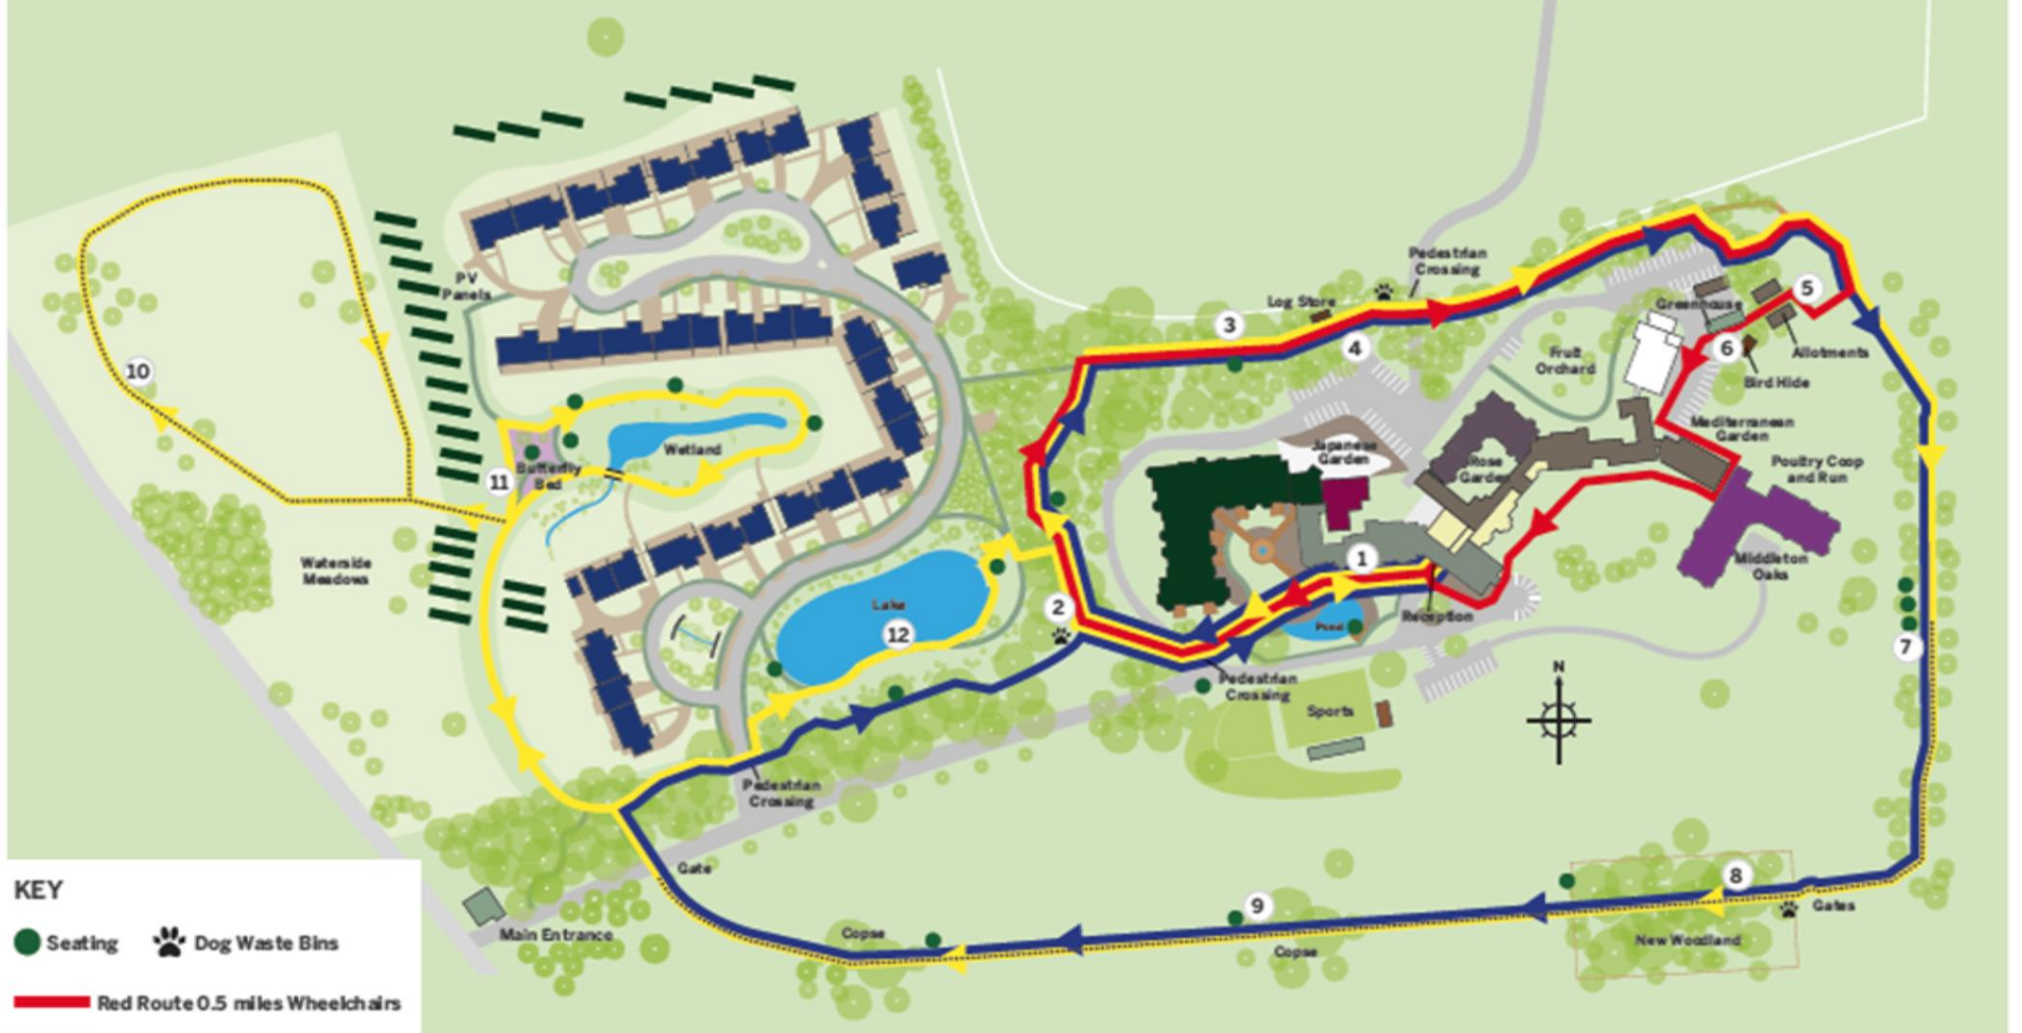

# MIDDLETON HALL

## RETIREMENT VILLAGE

Yarm Road Entrance

- KEY**
- Seating
  - 🐾 Dog Waste Bins
  - Red Route 0.5 miles Wheelchairs
  - Blue Route 1 mile
  - Yellow Route 1.75 miles
  - ..... Unsuitable for Wheelchairs

WHAT WILL YOU SEE?