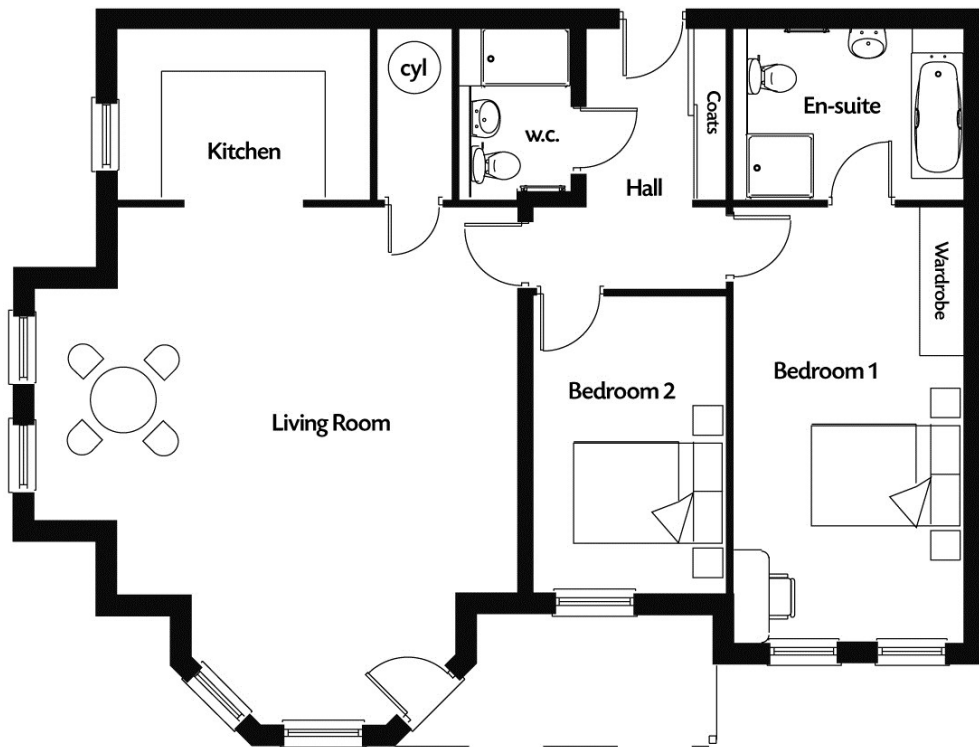

Apartment 16

Apartment 16 is one of the four largest apartments at Middleton Woods at over 1,000 sq ft. It is located on the first floor and occupies a prime south and west facing position at the front of the development, with views over the main garden and the Cleveland Hills.

Apartment 16	97 m ² = 1,043 sq ft
Living Room	6.700m x 6.914m = 21'0" x 22'8"
Kitchen	3.350m x 2.250m = 11'0" x 7'5"
En Suite	2.860m x 2.260m = 9'5" x 7'5"
Bedroom 1	3.050m x 5.850m = 10'0" x 19' 2"

Bedroom 2	2.550m x 3.950m = 8'4" x 13'0"
WC / Shower	1.450m x 2.250m = 4'9" x 7'5"
Cylinder Cupboard	0.950m x 2.080 = 3'1" x 6'10"