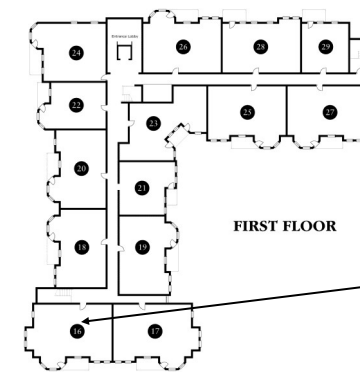

Apartment 16

Apartment 16 is one of the four largest apartments at Middleton Woods at over 1,000 sq ft. It is located on the first floor and occupies a prime south and west facing position at the front of the development, with views over the main garden and the Cleveland Hills.

Apartment 16	97 m ² = 1,043 sq ft
Living Room	6.700m x 6.914m = 21'0" x 22'8"
Kitchen	3.350m x 2.250m = 11'0" x 7'5"
En Suite	2.860m x 2.260m = 9'5" x 7'5"
Bedroom 1	3.050m x 5.850m = 10'0" x 19' 2"

Bedroom 2	2.550m x 3.950m = 8'4" x 13'0"
WC / Shower	1.450m x 2.250m = 4'9" x 7'5"
Cylinder Cupboard	0.950m x 2.080 = 3'1" x 6'10"