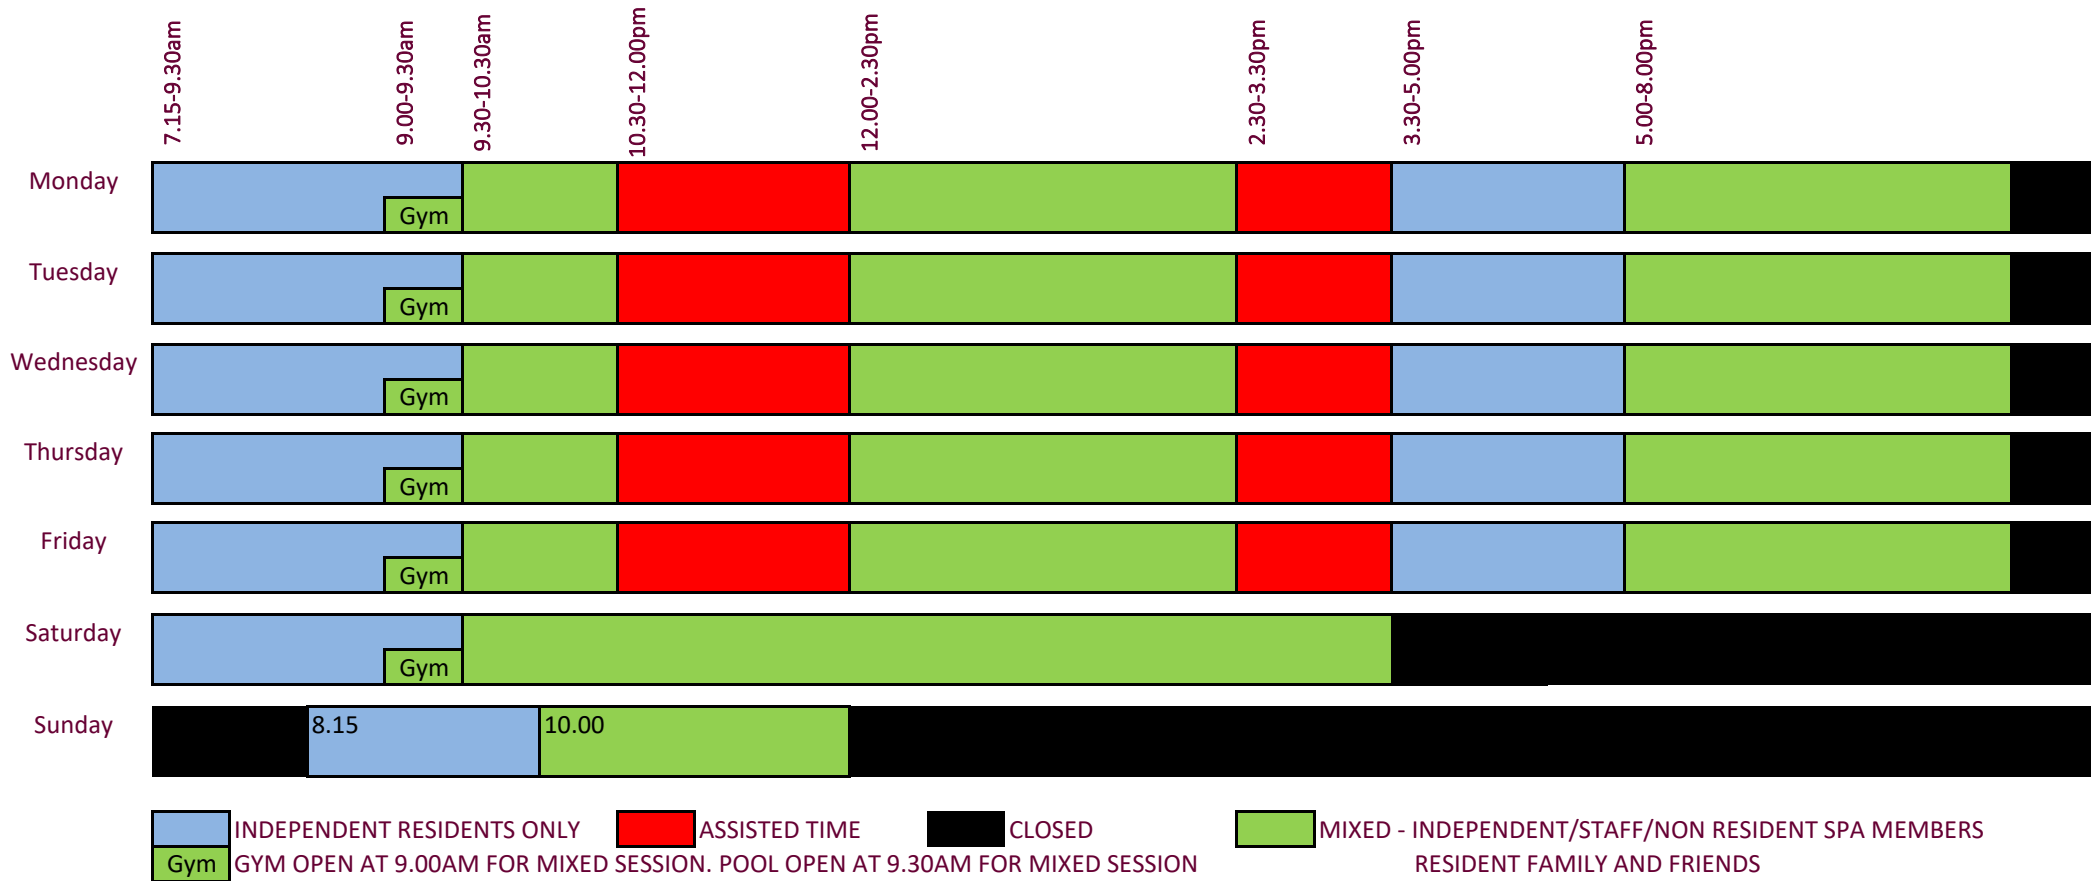

POOL AND GYM OPENING TIMES

LAST ENTRY FOR BOTH GYM AND POOL IS 45 MINS BEFORE CLOSING